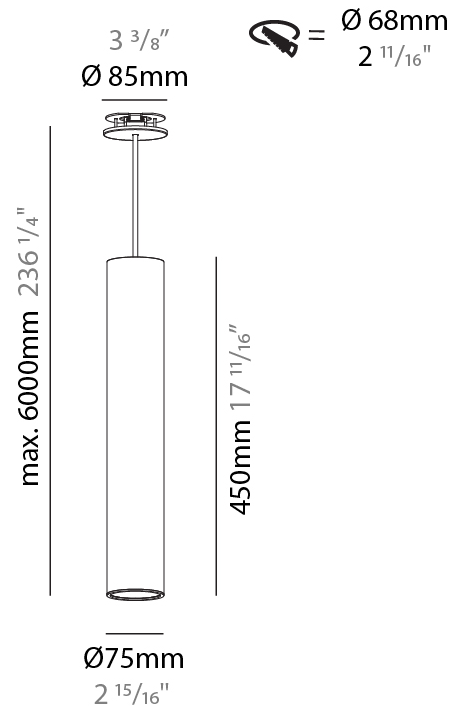

PHYSICAL

Shape: Cylinder
Diameter (mm): 75
Diameter (in): 2 15/16
Height (mm): 450
Height (in): 17 11/16
Max. Overall Height (mm): 2450
Max. Overall Height (in): 96 7/16
Light Distribution: Direct / Indirect
Diffuser: Shine Ring 0-6
Fixture Finish: SSR / BKV / CWI / CRY / HAB / UFT / ITA / RUA / FTG / MYG / LOD / PUS / FRO / FUP / KIA / POP / BLS / SPG / MEY / GOH / GUM / CHC / COM / ABZ / JAG / OBR / MOS / ROR
Fixture Material: Aluminum
Cable Details: 2000mm / 6000mm Cable in White / Black / Orange / Red
Cut-out Measurements: 68mm / 2 11/16"

ELECTRICAL

Lamp Type: LED (Zhaga Standard)
Input Wattage (W): 19
Total Output Wattage (W): 17.2
Dimming: Non-Dimming / Phase Dimming (120vac Only)
Driver Included: Yes
Driver Location: Integrated
Driver Type: Constant Current - Universal
Driver Class: Class 2
Input Voltage (V): 120 - 277
Constant Current (MA): 500
Upon Request: (Not included - see components) Remote: 0-10Vdc dimming

LED

Number of LEDs: 1
Color Temperature (°K): 2700 / 3000 / 4000
Max. Delivered Lumen (lm): 923
CRI: >90 CRI
Lamp Life (hrs): 50000
Upon Request: ***3500K available in minimum quantities (larger quantities upon request)

OPTICAL

Reflector: 18 / 36 / 52

RATINGS AND CERTIFICATIONS

Certified By: Certified for North American Standards
IP rating: IP20